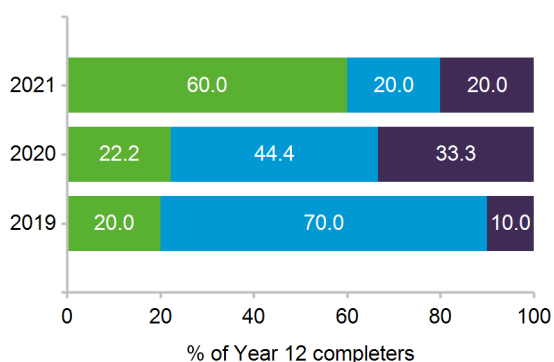

Post-school destinations

In 2021, four Year 12 completers from Discovery Christian College were engaged in education, training or employment in the year after they completed school.

Of the five respondents, three continued in some recognised form of education and training. These study destinations were bachelor degree, VET certificate and traineeship.

A further one respondent transitioned directly into paid employment and no further study.

All Year 12 completers were assigned to a *main destination*. Respondents who were both studying and working are reported as being in education or training, including apprentices and trainees.

Engagement over time